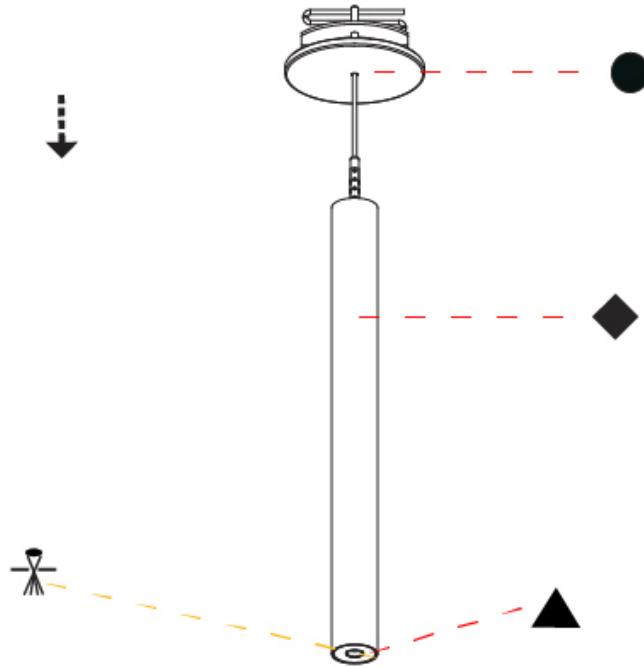

#### PHYSICAL

Shape: Cylinder  
 Diameter (mm): 28  
 Diameter (in): 1 1/8  
 Height (mm): 300  
 Height (in): 11 13/16  
 Max. Overall Height (mm): 2300  
 Max. Overall Height (in): 90 3/16  
 Min. Recessing Depth (mm): 75  
 Min. Recessing Depth (in): 2 15/16  
 Light Distribution: Downlight  
 Weight (kg): 0.389  
 Weight (lbs): 0.856  
 Fixture Finish: SSR / BKV / CWI / CRY / HAB / UFT / ITA / RUA / FTG / MYG / LOD / PUS / FRO / FUP / KIA / POP / BLS / SPG / MEY / GOH / GUM / CHC / COM / ABZ / JAG / OBR / MOS / ROR  
 Fixture Material: Aluminum  
 Cable Details: 2000mm or 4000mm Black Cable  
 Cut-out Measurements: 68mm / 2 11/16"

## HANGOVER PLUG MONOPOINT RECESSED CANOPY SUSPENSION

A30840-

PROJECT \_\_\_\_\_

TYPE \_\_\_\_\_

SPECIFIER \_\_\_\_\_

QUANTITY \_\_\_\_\_

DATE \_\_\_\_\_

A

#### PHYSICAL

Shape: Cylinder  
 Diameter (mm): 28  
 Diameter (in): 1 1/8  
 Height (mm): 300  
 Height (in): 11 13/16  
 Max. Overall Height (mm): 2300  
 Max. Overall Height (in): 90 3/16  
 Min. Recessing Depth (mm): 75  
 Min. Recessing Depth (in): 2 15/16  
 Light Distribution: Downlight  
 Weight (kg): 0.63  
 Weight (lbs): 1.39  
 Diffuser: Shine Ring - Opal / Yellow / Orange / Red / Blue / Green  
 Fixture Finish: SSR / BKV / CWI / CRY / HAB / UFT / ITA / RUA / FTG / MYG / LOD / PUS / FRO / FUP / KIA / POP / BLS / SPG / MEY / GOH / GUM / CHC / COM / ABZ / JAG / OBR / MOS / ROR  
 Fixture Material: Aluminum  
 Cable Details: 2000mm or 4000mm Black Cable  
 Cut-out Measurements: 68mm / 2 11/16"